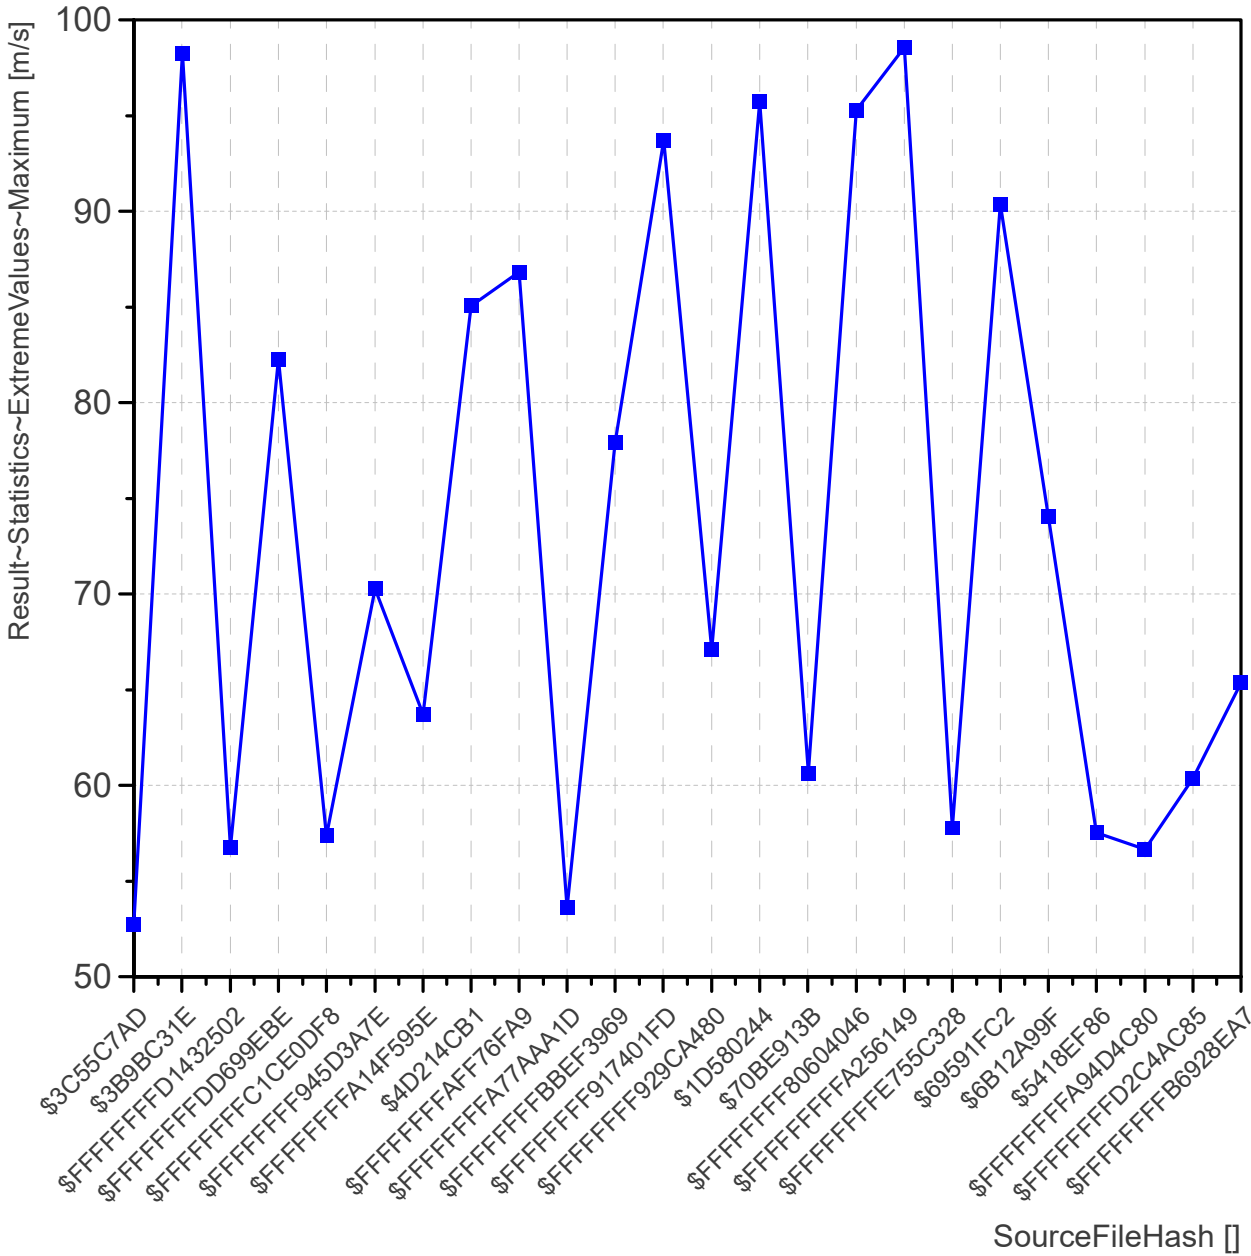

# Speed

## Maximum From 24 Files

Arithmetic Mean: 73.26 m/s